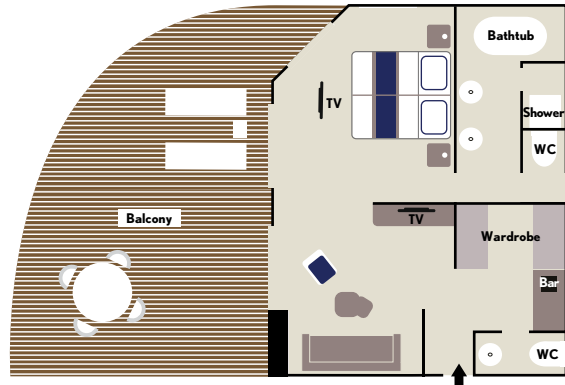

A Deluxe Balcony Stateroom

Exceptional luxury in the Owner's Balcony Suite

Interactive, underwater "Blue Eye" lounge

Infinity pool and marina

Stateroom & Suite Layout

Owner's Balcony Suite (Category 8)

Cabin: 484 sq. ft. (45 sq. m.)
Balcony: 323 sq. ft. (30 sq. m.)

Grand Deluxe Balcony Suite (Category 7)

Cabin: 484 sq. ft. (45 sq. m.)
Balcony: 323 sq. ft. (30 sq. m.)

Prestige Two-Room Balcony Suite (Category 6)

Cabin: 410 sq. ft. (38 sq. m.)
Balcony: 86 sq. ft. (8 sq. m.)

Privilege Balcony Suite (Category 5)

Cabin: 344 sq. ft. (32 sq. m.)
Balcony: 86 sq. ft. (8 sq. m.)

Deluxe Balcony Suite (Category 4)

Cabin: 296 sq. ft. (27.5 sq. m.)
Balcony: 65 sq. ft. (6 sq. m.)

Balcony Staterooms (Categories 1-3)