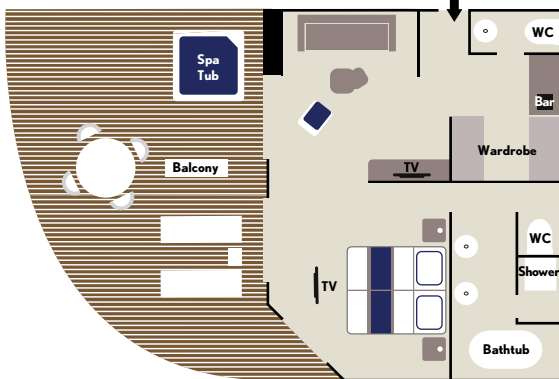

A Deluxe Balcony Stateroom

Exceptional luxury in the Owner's Balcony Suite

Interactive, underwater "Blue Eye" lounge

Infinity pool and marina

Stateroom & Suite Layout

Owner's Balcony Suite (Category 8)

Cabin: 484 sq. ft. (45 sq. m.)
Balcony: 323 sq. ft. (30 sq. m.)

Grand Deluxe Balcony Suite (Category 7)

Cabin: 484 sq. ft. (45 sq. m.)
Balcony: 323 sq. ft. (30 sq. m.)

Prestige Two-Room Balcony Suite (Category 6)

Cabin: 410 sq. ft. (38 sq. m.)
Balcony: 86 sq. ft. (8 sq. m.)

Privilege Balcony Suite (Category 5)

Cabin: 344 sq. ft. (32 sq. m.)
Balcony: 86 sq. ft. (8 sq. m.)

Deluxe Balcony Suite (Category 4)

Cabin: 296 sq. ft. (27.5 sq. m.)
Balcony: 65 sq. ft. (6 sq. m.)

Balcony Staterooms (Categories 1-3)

Cabin: 205 sq. ft. (19 sq. m.)
Balcony: 43 sq. ft. (4 sq. m.)