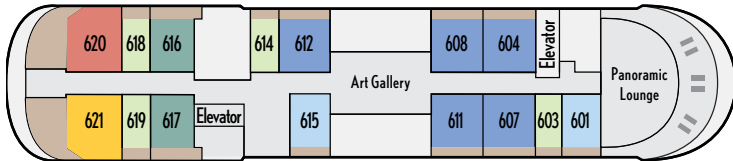

'Le Laperouse' Deck Plan

DECK 7

DECK 6

DECK 5

DECK 4

DECK 3

DECK 2

Stateroom & Suite Categories

A Deluxe Balcony Stateroom

Exceptional luxury in the Owner's Balcony Suite

Interactive, underwater "Blue Eye" lounge

Infinity pool and marina

Stateroom & Suite Layout

Owner's Balcony Suite (Category 8)

Cabin: 484 sq. ft. (45 sq. m.)
Balcony: 323 sq. ft. (30 sq. m.)

Privilege Balcony Suite (Category 5)

Cabin: 344 sq. ft. (32 sq. m.)
Balcony: 86 sq. ft. (8 sq. m.)

Deluxe Balcony Suite (Category 4)

Cabin: 296 sq. ft. (27.5 sq. m.)
Balcony: 65 sq. ft. (6 sq. m.)

Balcony Staterooms (Categories 1-3)

Cabin: 205 sq. ft. (19 sq. m.)
Balcony: 43 sq. ft. (4 sq. m.)