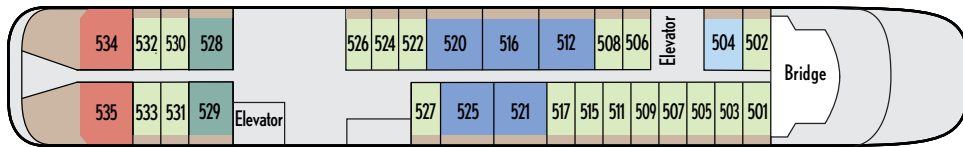

'Le Laperouse' Deck Plan

DECK 7

DECK 6

DECK 5

DECK 4

DECK 3

DECK 2

Stateroom & Suite Categories

BUTLER SERVICE INCLUDED IN ALL SUITES

- | | | |
|---|---|--|
| <ul style="list-style-type: none"> ■ Category 8
Owner's Balcony Suite ■ Category 7
Grand Deluxe Balcony Suite ■ Category 6
Prestige Two-Room Balcony Suite | <ul style="list-style-type: none"> ■ Category 5
Privilege Balcony Suite ■ Category 4
Deluxe Balcony Suite | <ul style="list-style-type: none"> ■ Category 3
Prestige Balcony Stateroom ■ Category 2
Deluxe Balcony Stateroom ■ Category 1
Classic Balcony Stateroom |
|---|---|--|

A Deluxe Balcony Stateroom

Exceptional luxury in the Owner's Balcony Suite

Interactive, underwater "Blue Eye" lounge

Infinity pool and marina

Stateroom & Suite Layout

Owner's Balcony Suite (Category 8)

Cabin: 484 sq. ft. (45 sq. m.)
Balcony: 323 sq. ft. (30 sq. m.)