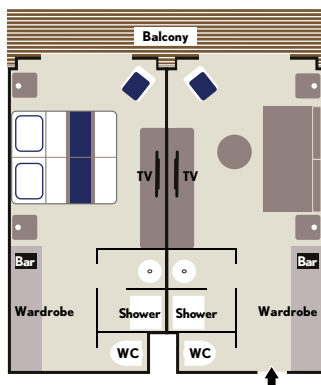

A Deluxe Balcony Stateroom

Exceptional luxury in the Owner's Balcony Suite

Interactive, underwater "Blue Eye" lounge

Infinity pool and marina

Stateroom & Suite Layout

Owner's Balcony Suite (Category 8)

Cabin: 484 sq. ft. (45 sq. m.)
Balcony: 323 sq. ft. (30 sq. m.)

Grand Deluxe Balcony Suite (Category 7)

Cabin: 484 sq. ft. (45 sq. m.)
Balcony: 323 sq. ft. (30 sq. m.)

Prestige Two-Room Balcony Suite (Category 6)

Cabin: 410 sq. ft. (38 sq. m.)
Balcony: 86 sq. ft. (8 sq. m.)

Privilege Balcony Suite (Category 5)

Cabin: 344 sq. ft. (32 sq. m.)
Balcony: 86 sq. ft. (8 sq. m.)

Deluxe Balcony Suite (Category 4)

Cabin: 296 sq. ft. (27.5 sq. m.)
Balcony: 65 sq. ft. (6 sq. m.)

Balcony Staterooms (Categories 1-3)