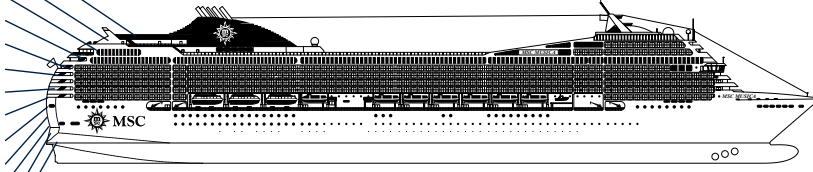

1.275 CABINS
3.223 GUESTS

MSC AUREA SPA

DECK 5
GRAZIOSO

DECK 6
BRILLANTE

DECK 7
MAESTOSO

DECK 8
FORTE

DECK 9
INTERMEZZO

DECK 10
MINUETTO

DECK 11
ADAGIO

- Sport Deck 16
- Cantata Deck 15
- Capriccio Deck 14
- Vivace Deck 13
- Virtuoso Deck 12
- Adagio Deck 11
- Minuetto Deck 10
- Intermezzo Deck 9
- Forte Deck 8
- Maestoso Deck 7
- Brillante Deck 6
- Grazioso Deck 5
- Andante Deck 4