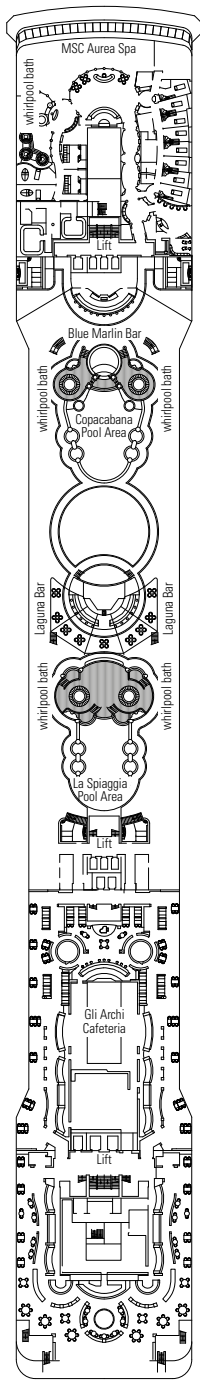

DECK 12
VIRTUOSO

DECK 13
VIVACE

DECK 14
CAPRICCIO

DECK 15
CANTATA

DECK 16
SPORT