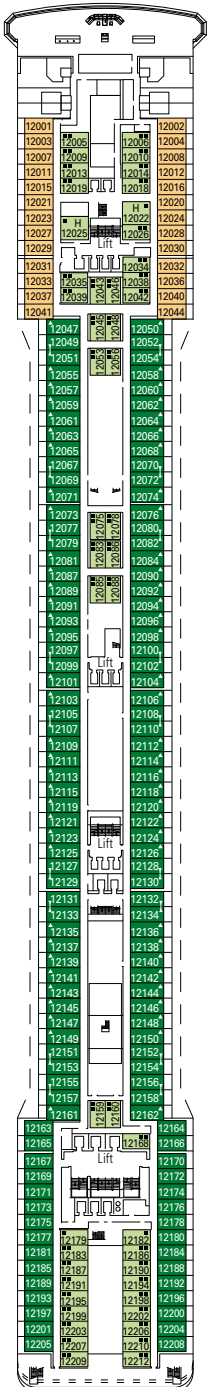

DECK 12
VIRTUOSO

DECK 13
VIVACE

DECK 14
CAPRICCIO

DECK 15
CANTATA

DECK 16
SPORT