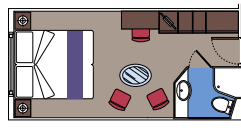

67 Cabins with porthole (from ≈ 16 to 17 m²).
Double bed can be converted into two single beds.

2 Cabins for guests with disabilities or reduced mobility (≈ 18 m²). Single beds.

This kind of accommodation is only available with Fantastica Experience.