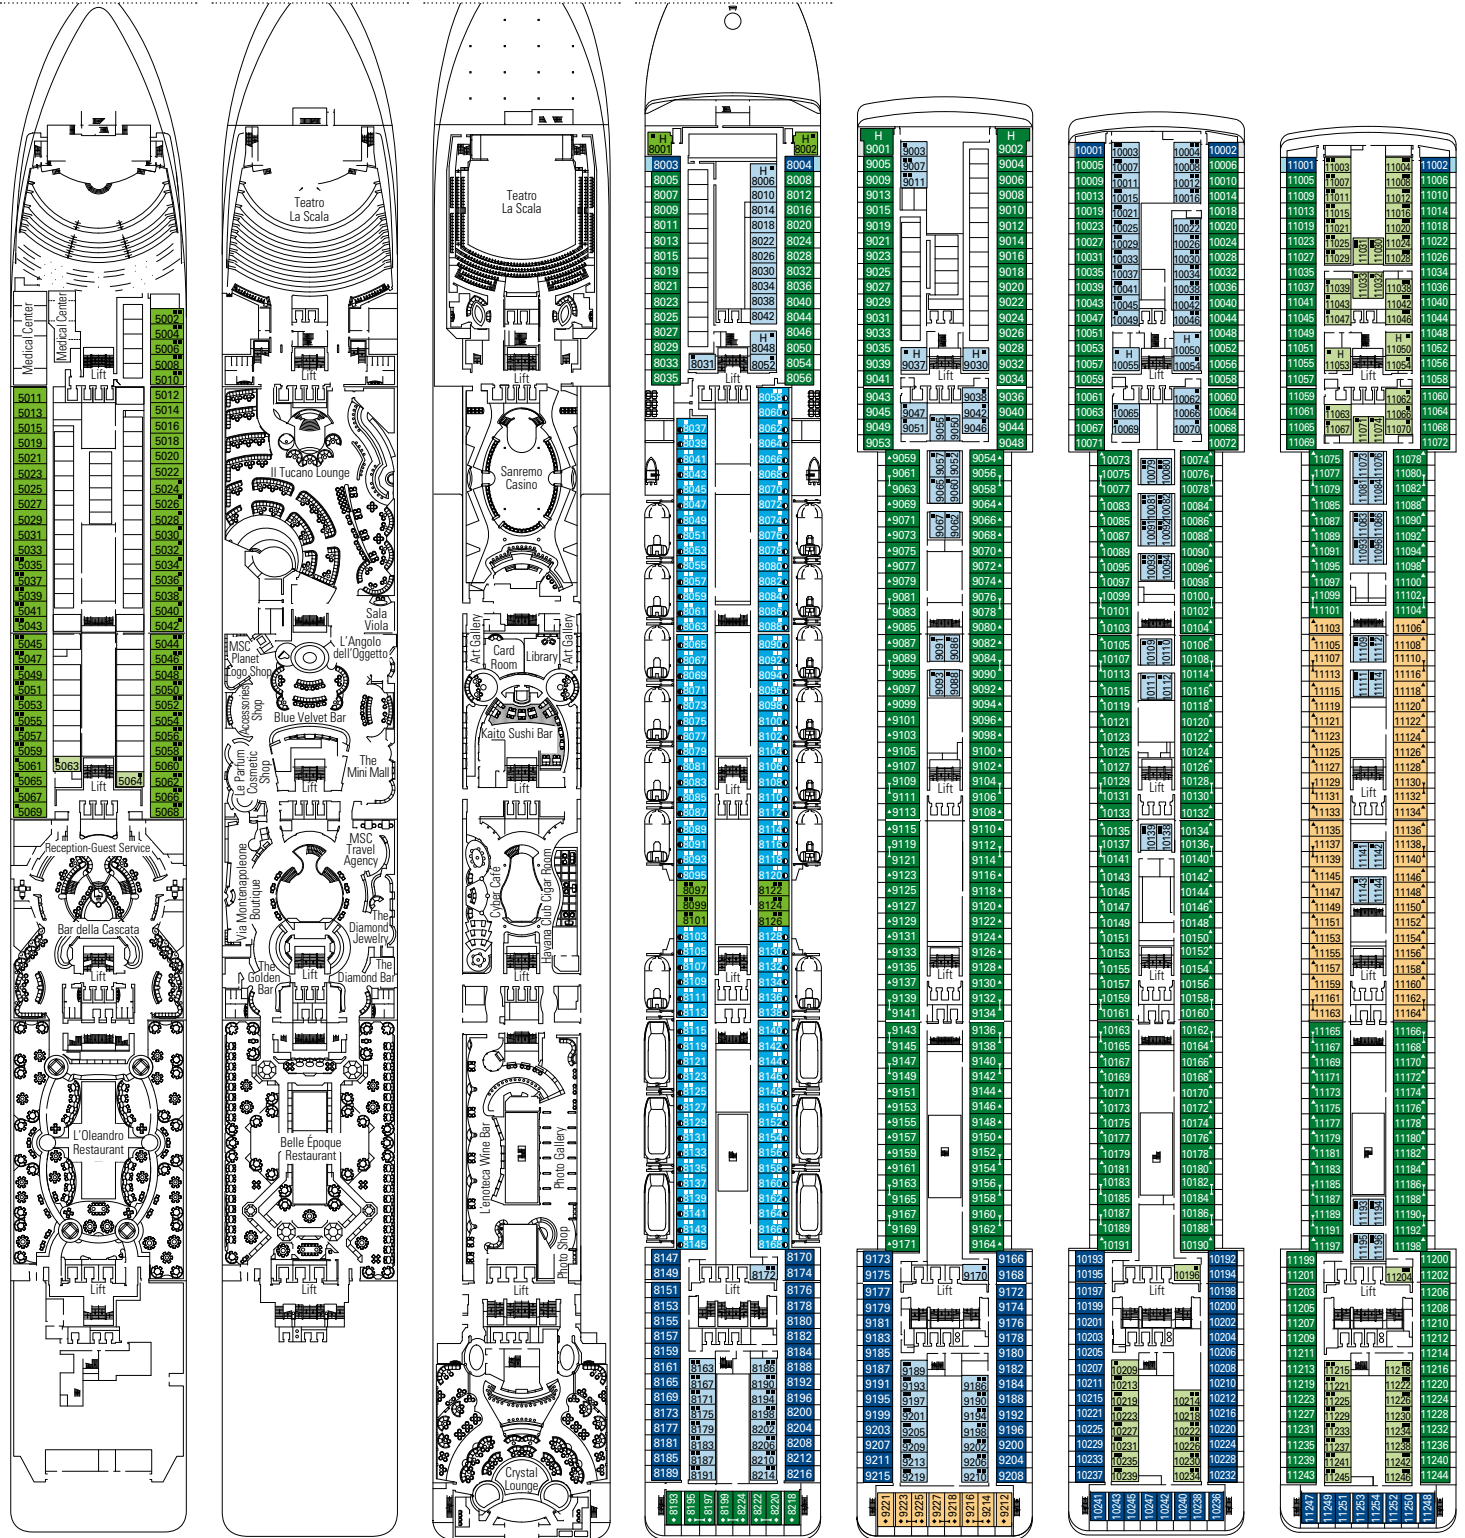

PUBLIC AREAS

COMMON SERVICES

RECEPTION-GUEST SERVICE

TECHNICAL CHARACTERISTICS OF THE SHIP

GROSS TONNAGE	92.409 tons
LENGTH / BEAM / HEIGHT	293,80 m / 32,20 m / 59,64 m
DECKS	16, incl. 13 for guests
LIFTS	13
VOLTAGE (IN CABIN)	110/220 volts
MAXIMUM SPEED	23 knots
STABILIZERS	Stabilized with 2 fins
NUMBER OF PASSENGERS	3.223
NUMBER OF CABINS	1.275, incl. 17 for guests with disabilities or reduced mobility
CREW MEMBERS	Approx. 987
POOLS	3, incl. 1 for children; 4 whirlpool baths

1.275 CABINS
3.223 GUESTS

MSC AUREA SPA

DECK 5
GRAZIOSO

DECK 6
BRILLANTE

DECK 7
MAESTOSO

DECK 8
FORTE

DECK 9
INTERMEZZO

DECK 10
MINUETTO