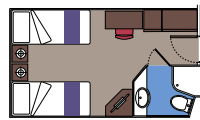

69 Ocean View

67 Cabins with porthole (from ≈ 16 to 17 m²).
Double bed can be converted into two single beds.

2 Cabins for guests with disabilities or reduced mobility (≈ 18 m²). Single beds.

This kind of accommodation is only available with Fantastica Experience.

104 Outside with Partial View

Cabins with porthole (≈ 16 m²).
Double bed can be converted into two single beds.

This kind of accommodation is only available with Bella Experience.

275 Interior

263 Interior cabins (≈ 14 m²).
12 Inside cabins for guests with disabilities or reduced mobility (≈ 21 m²). Double bed can be converted into two single beds.

FACILITIES FOR GUESTS WITH DISABILITIES OR REDUCED MOBILITY

Cabin door width	81,5 cm
Bathroom door width	91,5 cm
Size of cabin (floor space)	From $\approx 14 \text{ m}^2$ to $\approx 23 \text{ m}^2$
Size of bathroom	4 m^2
Is there a fold-down seat in the shower?	Yes
Height of seat from the floor	45 cm
Does the WC seat have grab rails?	Yes
Are wheelchairs available on board?	In limited numbers*
Are all decks/public areas accessible?	Yes
Are all lifeboats wheelchair-accessible?	No**
Do the lifts have deck indicators?	Visual, Audio & Braille
Can severely visually impaired/blind guests be catered for on the cruise?	Only with full-time carer