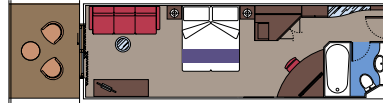

MINI CLUB

POOL AREA

CABIN TYPES

CONNECTING CABINS

18 Suites

Suites (≈ 26 m²) with balcony (≈ 4 m²).
Double bed can be converted into two single beds.

This kind of accommodation is only available with Aurea Experience.

809 Balcony

806 Cabins (from ≈ 15 to 18 m²) with balcony (≈ 4 m²).
Double bed can be converted into two single beds.
Including 148 Cabins consisting in two connecting cabins that can accommodate up to 4 people. Only available with Fantastica Experience.