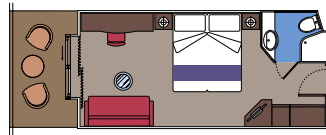

MINI CLUB

POOL AREA

CABIN TYPES

CONNECTING CABINS

18 Suites

Suites (≈ 26 m²) with balcony (≈ 4 m²).
Double bed can be converted into two single beds.

This kind of accommodation is only available with Aurea Experience.

809 Balcony

806 Cabins (from ≈ 15 to 18 m²) with balcony (≈ 4 m²).
Double bed can be converted into two single beds.
Including 148 Cabins consisting in two connecting cabins that can accommodate up to 4 people. Only available with Fantastica Experience.