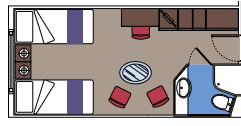

69 Ocean View

67 Cabins with porthole (from ≈ 16 to 17 m²).
Double bed can be converted into two single beds.

2 Cabins for guests with disabilities or reduced mobility (≈ 18 m²). Single beds.

This kind of accommodation is only available with Fantastica Experience.

104 Outside with Partial View

Cabins with porthole (≈ 16 m²).
Double bed can be converted into two single beds.

This kind of accommodation is only available with Bella Experience.

275 Interior

263 Interior cabins (≈ 14 m²).
12 Inside cabins for guests with disabilities or reduced mobility (≈ 21 m²). Double bed can be converted into two single beds.