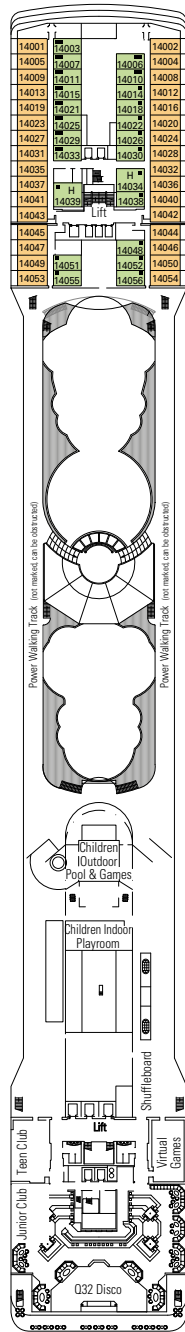

DECK 12
VIRTUOSO

DECK 13
VIVACE

DECK 14
CAPRICCIO

DECK 15
CANTATA

DECK 16
SPORT